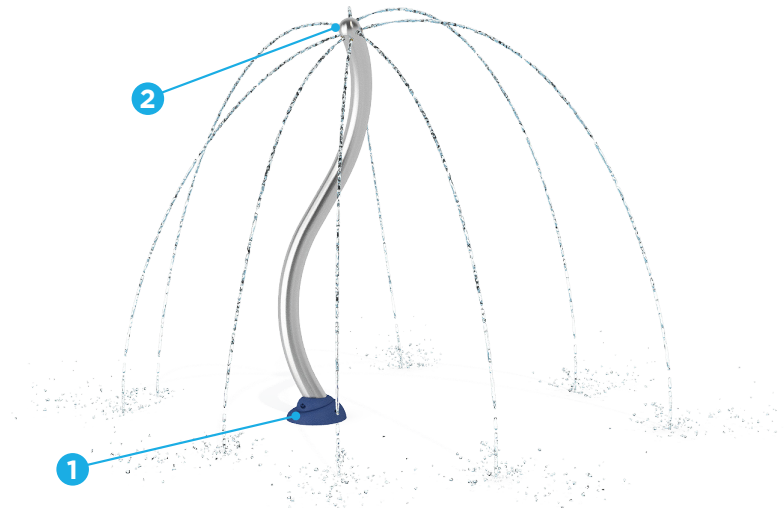

# VOR 7777 SILHOUETTE N°5

Ideal age group: For all ages

## PRODUCT HIGHLIGHTS

- Play under its jets for a sensorial immersive experience
- Sleek and modern design

*Immerse with  
this Silhouette!*

You may also like

• Silhouette N°2  
(VOR 7773)

• Silhouette N°3  
(VOR 7774)

• Silhouette N°4  
(VOR 7776)

• Silhouette N°1  
(VOR 7772)

World leader in aquatic play solutions with over  
6,000 installations worldwide  
vortex-intl.com • info@vortex-intl.com  
1.877.586.7839 (free USA/CND) • +1.514.694.3868 (Intl.)

### TRIFLOW™ NOZZLE

- One nozzle, three different water effect options
- Stainless Steel
- Adjustable 360° cone spray
- Internal diffuser for soft safe spray effect
- Sleeved for easy removal and replacement
- Tapered edges so it won't catch on anything